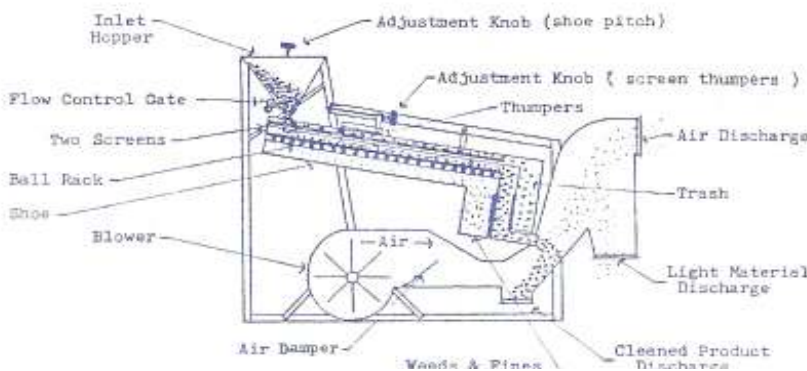

MODEL 6048 FLOW CHART

All units are shipped fully assembled with one complete set of screens (your choice), motor, belts, pulleys, roll feed inlet, blower, screen adjusters, screen rappers, and ball racks, super balls, rack and pinion flow control, blower controls and adjustable speed control.

ACCESSORIES AVAILABLE

Trailers • Treaters • Extra Screens
Dust Collectors • Machine Stands
Augers • Seed Legs • Baggers
Sewing Equipment • Scales

Flow Diagram and Parts

MODEL 3024 FLOW CHART

DEALER IMPRINT