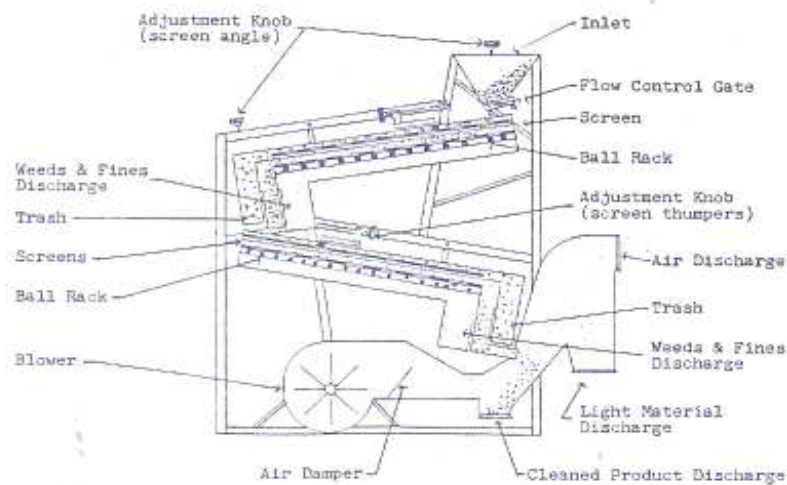

Either model with its low initial cost will pay for itself with increased yields and higher quality grain.

Screens are available for virtually all products including: wheat, oats, barley, corn rape, rice, milo, soybeans, edible beans pellets, grasses, rye, sunflowers peanuts, flax, cotton, popcorn and many others.

MODEL 6048 FLOW CHART

All units are shipped fully assembled with one complete set of screens (your choice), motor, belts, pulleys, roll feed inlet, blower, screen adjusters, screen rappers, and ball racks, super balls, rack and pinion flow control, blower controls and adjustable speed control.

ACCESSORIES AVAILABLE

Trailers • Treaters • Extra Screens
Dust Collectors • Machine Stands
Augers • Seed Legs • Baggers
Sewing Equipment • Scales

Flow Diagram and Parts

MODEL 3024 FLOW CHART

DEALER IMPRINT